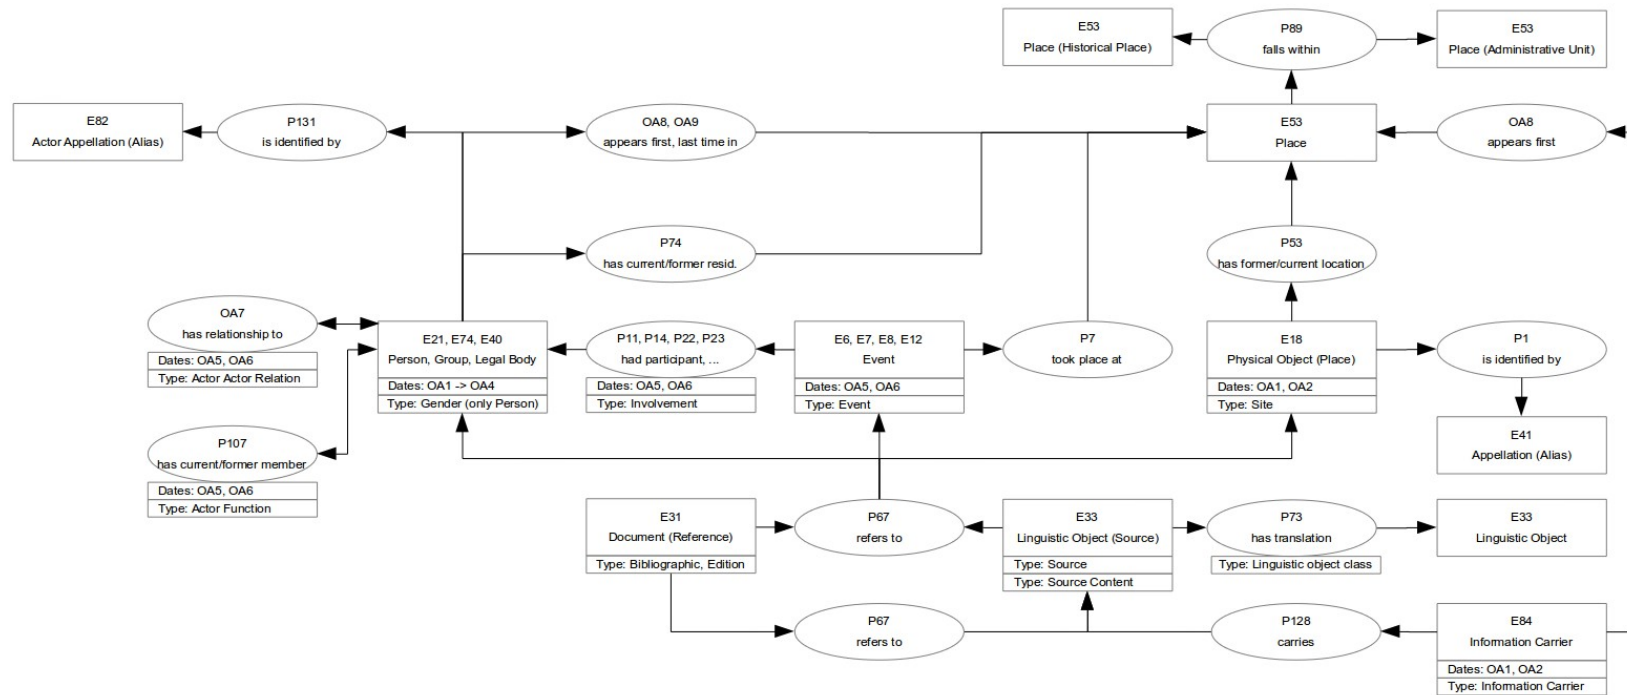

# Digitising Patterns of Power (DPP) Theory and Practice in Historical Geography and Digital Humanities

# CIDOC CRM

- Developed by ICOM since 1999
- ISO Standard 21127 since 2014
- Formalises exchange of cultural heritage data
- Defines entities that are linked via properties according to defined rules

Demo

Overview Source Event **Actor** Place Reference Hierarchy FAQ

Actor > Leif Erikson