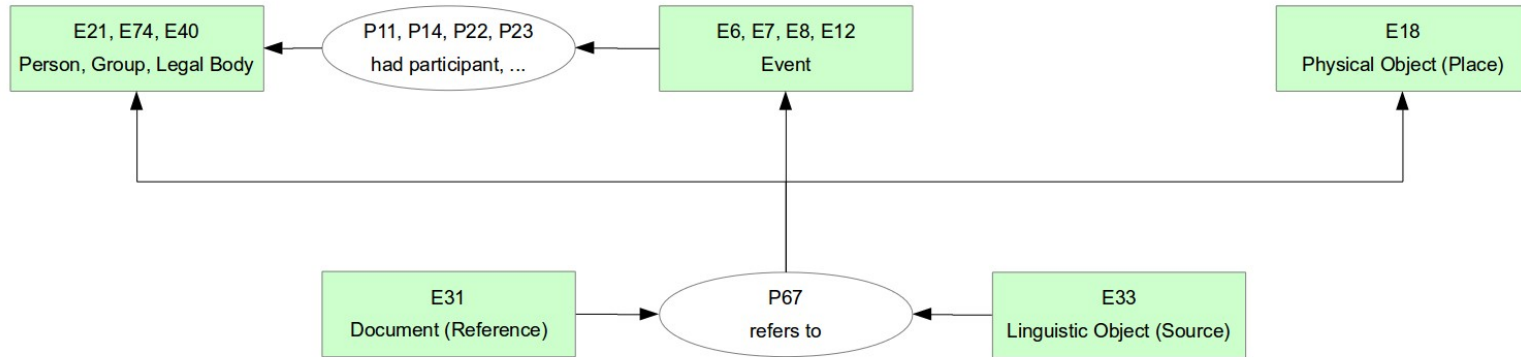

# CIDOC CRM

- Developed by ICOM since 1999
- ISO Standard 21127 since 2014
- Formalises exchange of cultural heritage data
- Defines entities that are linked via properties according to defined rules

Demo