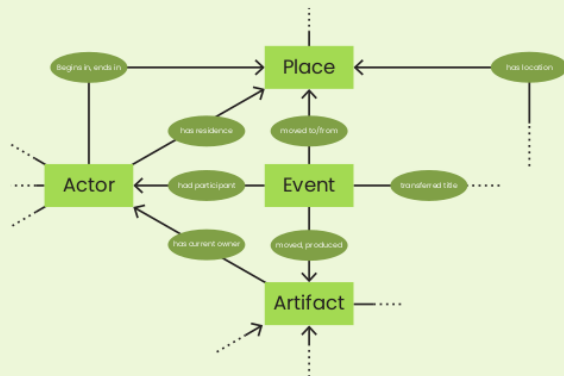

A Database System for all Kind of Disciplines of the Humanities

Entirely Open Source and built upon Open Source Technology

Data Model based on the [CIDOC CRM](#)

Server based - once installed easily accessible via any Browser

## Consistent

The data model specifies the structure in which the information is stored within the database. The use of an ontology, for example, allows the data to be combined more easily with information from other projects and is consistent with the FAIR principles. The OpenAtlas Model is based on the international standard of CIDOC CRM, an ontology widely used within the field of humanities.