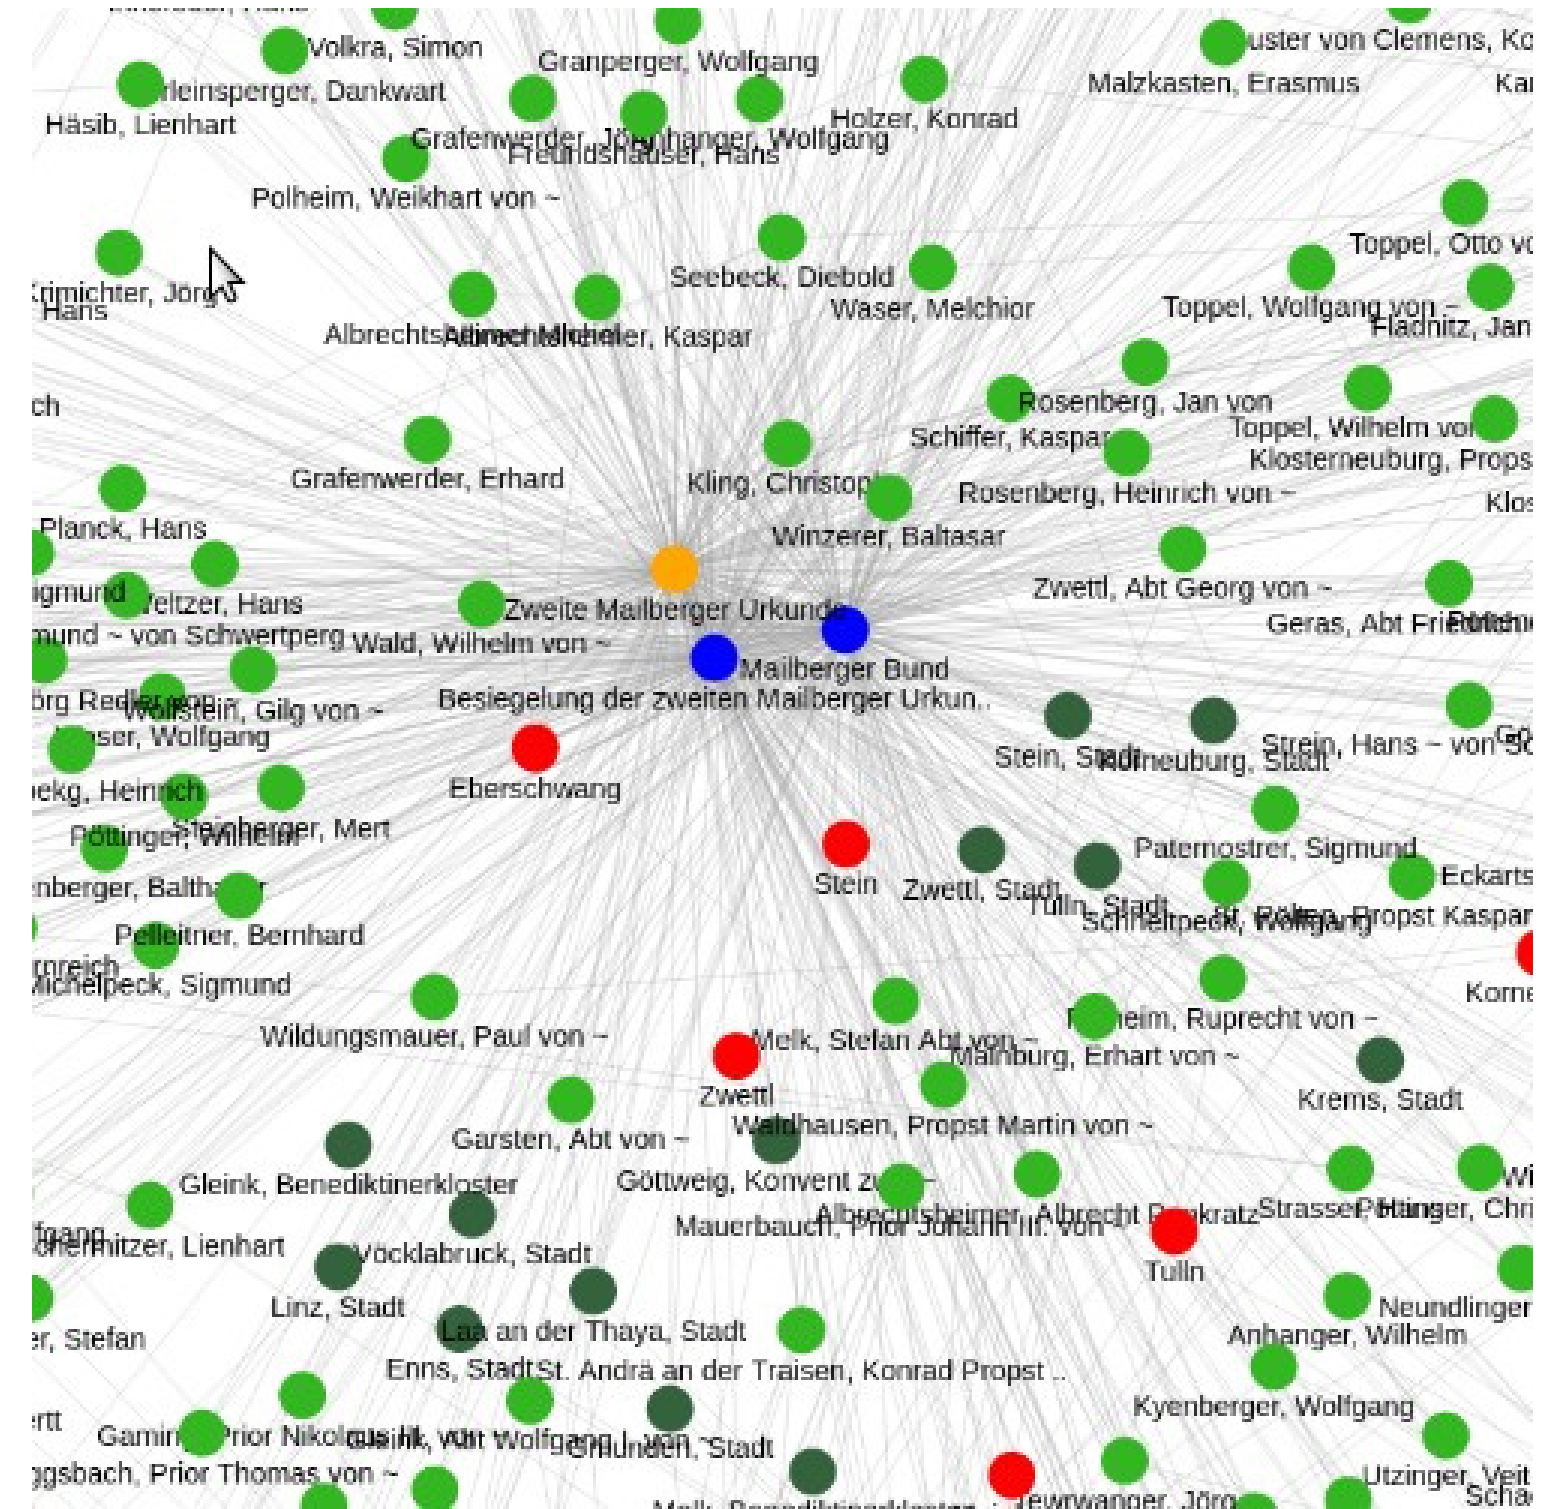

About OpenAtlas

<https://openatlas.eu>

- Open source, browser based database software
- Initiated about 10 years ago by Stefan Eichert
- Acquire, edit and manage research data
- CIDOC CRM as model
- Mainly developed at the ACDH-CH

<https://demo.openatlas.eu/overview/network/>