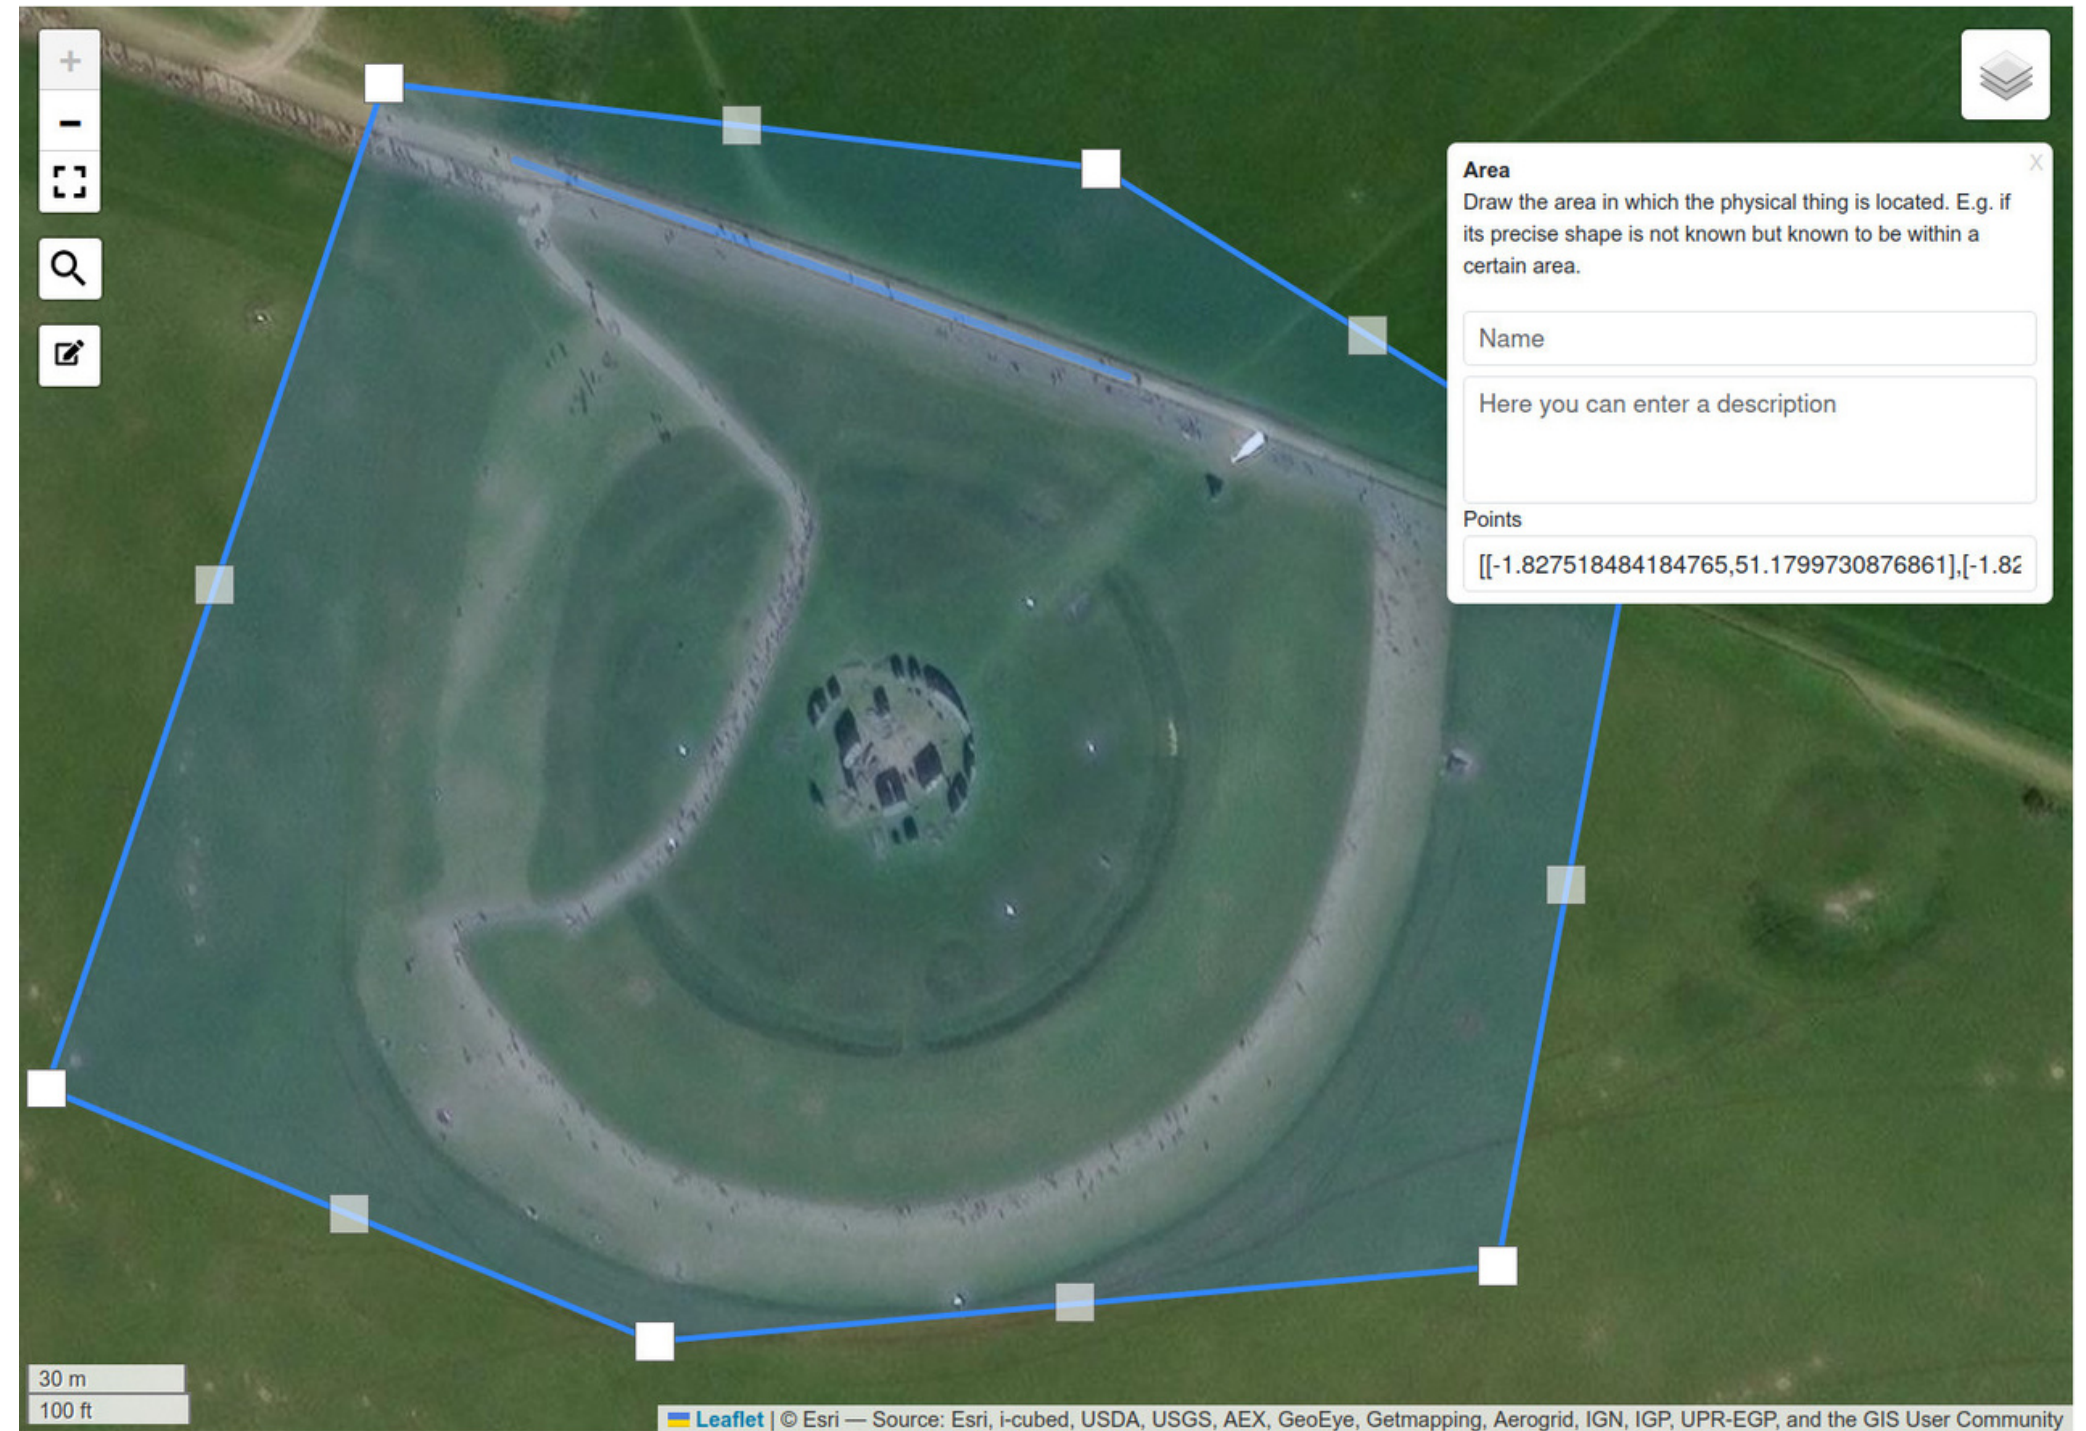

Mapping in OpenAtlas

- Polygon (exact)
- Using overlays
- Enter coordinates in WKT format

<https://demo-dev.openatlas.eu/update/80767>

Mapping in OpenAtlas

- Polygon (uncertain)
- It has to be big enough to be certain that the location is inside
- It is possible to combine all mentioned shapes

2 Parts

Team

Fugiat duis anim mollit sit nulla do dolore dolor eu reprehenderit proident eu tempor est adipisicing cupidatat adipisicing. Eiusmod aliquip magna dol non sint eu dolor.

Stefan Eichert

Stefan is the the initiator and master mind behind the OpenAtlas project. His main research fields

Important Places **Relations**

Location Icon	Title	Residency	From - Till	Person Icon	Title	Involvement	From - Till

Members

Person Icon	Title	Involvement	From - Till

OpenAtlas Discovery

Current Development

- CMS
- Detail views for different categories, e.g. Artifact, Places, Actors
- Map visualizations, e.g. movement, uncertainty
- Network visualization for linked data

<https://discover-connek.openatlas.eu/map>

OpenAtlas Discovery

Current Development

- CMS
- Detail views for different categories, e.g. Artifact, Places, Actors
- Map visualizations, e.g. movement, uncertainty
- Network visualization for linked data