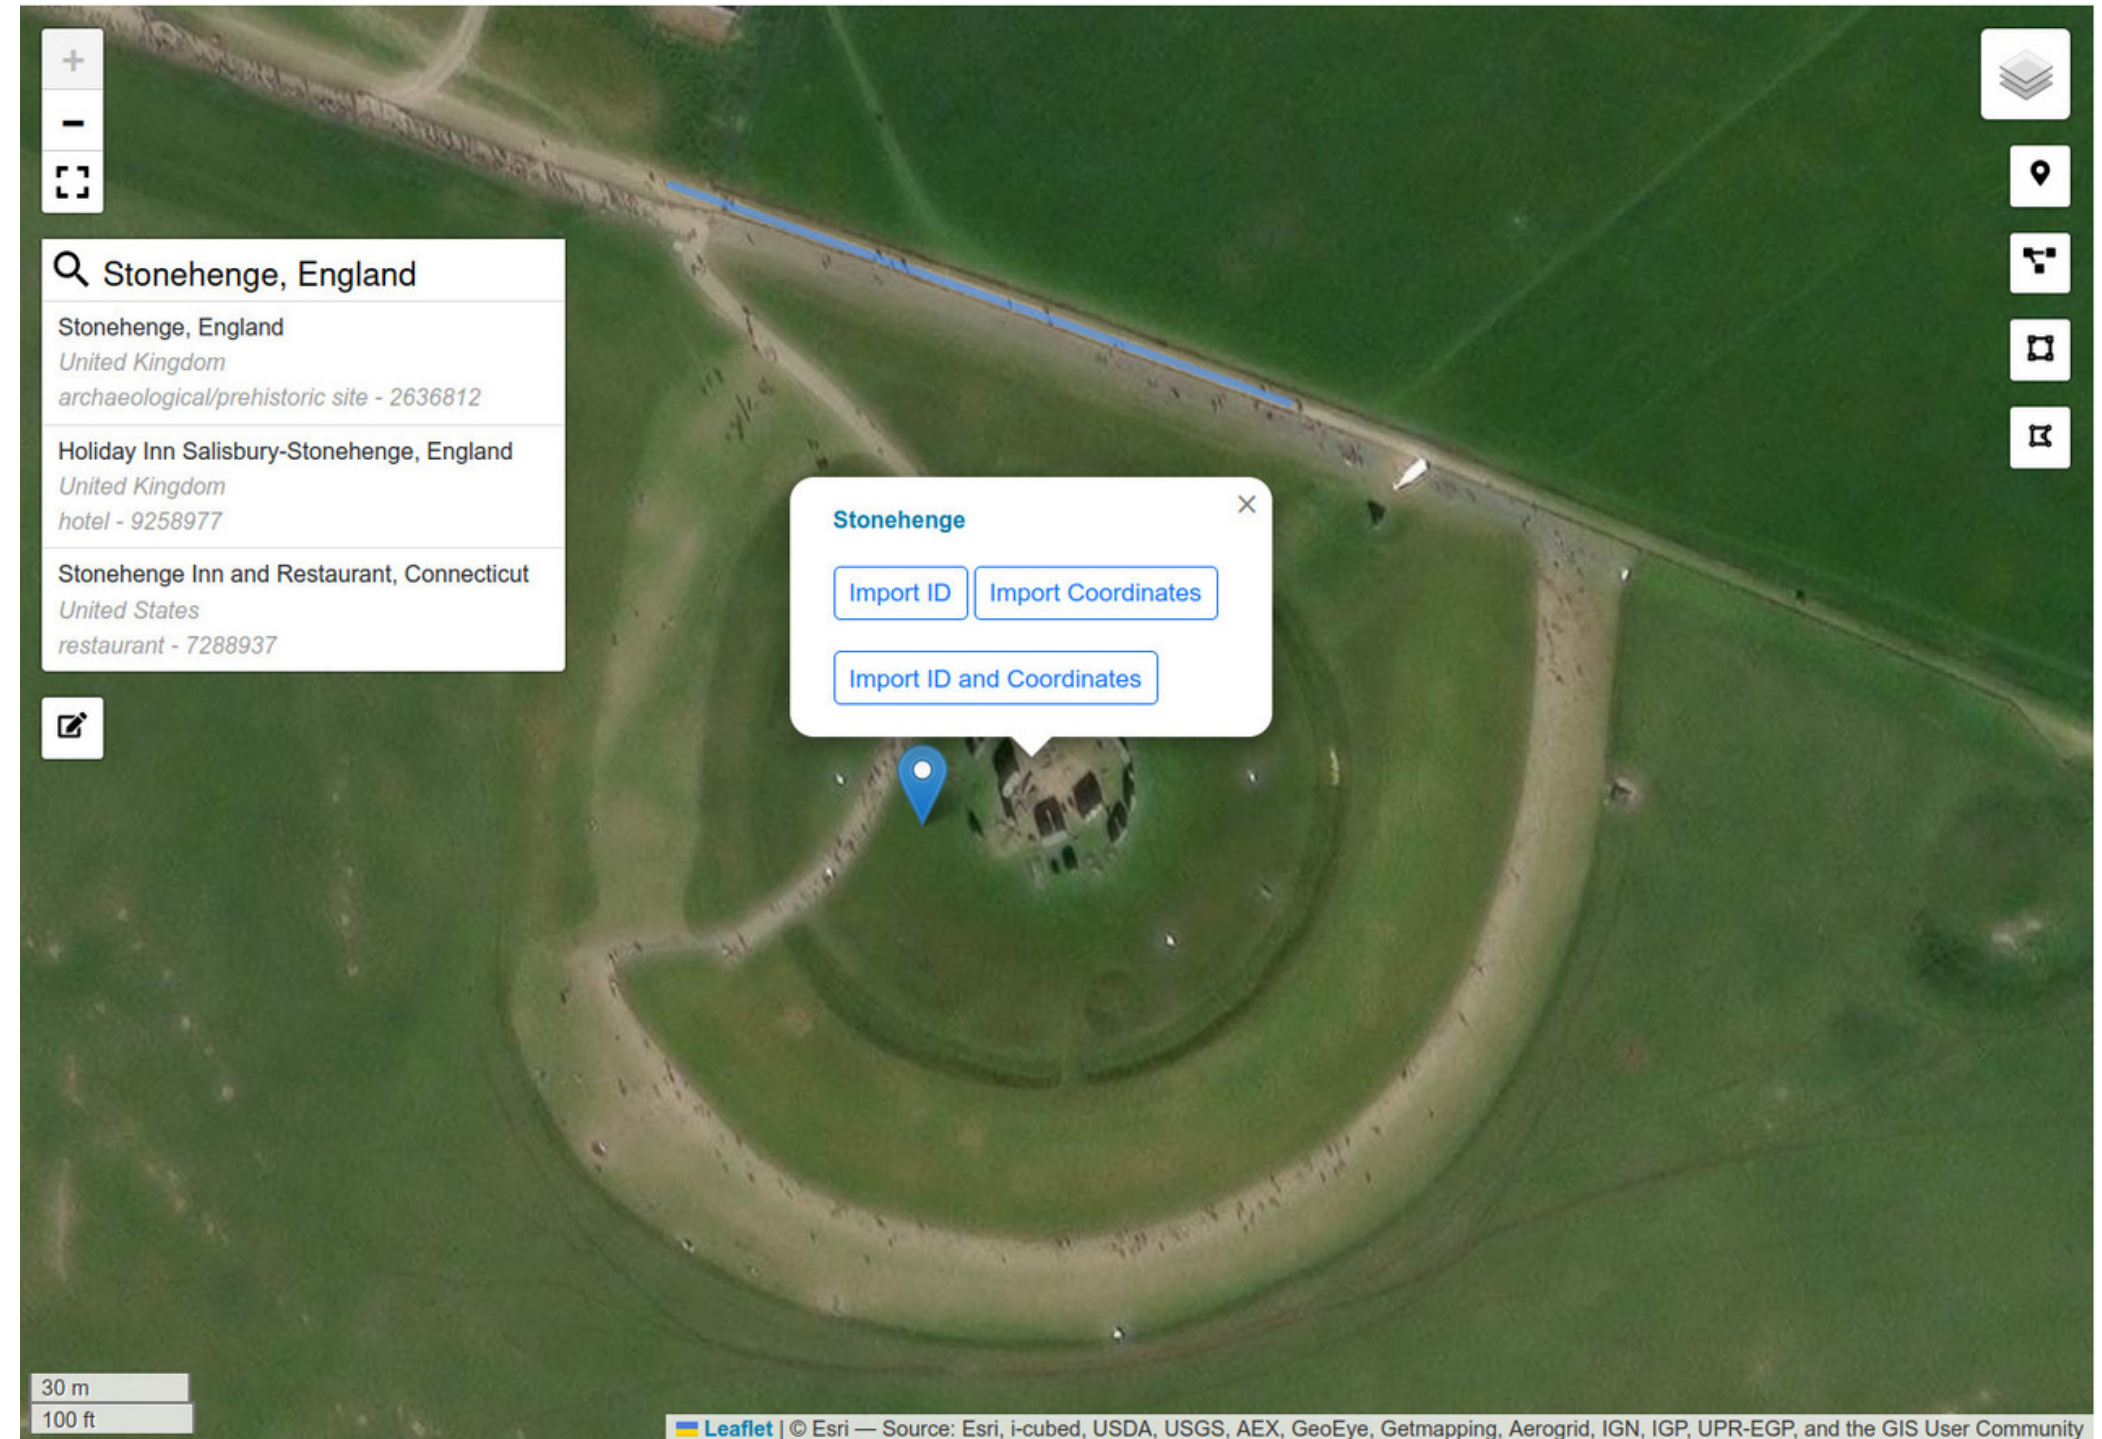

<https://demo.openatlas.eu/overview/network/>

OpenAtlas Cooperations

[Projects](#) from all fields of the humanities

Mapping in OpenAtlas

- Point
- Line
- Locate, link and enrich data via GeoNames

<https://demo.openatlas.eu/insert/place>

Mapping in OpenAtlas

- Polygon (exact)
- Using overlays
- Enter coordinates in WKT format

<https://demo-dev.openatlas.eu/update/80767>

Mapping in OpenAtlas

- Polygon (uncertain)
- It has to be big enough to be certain that the location is inside
- It is possible to combine all mentioned shapes