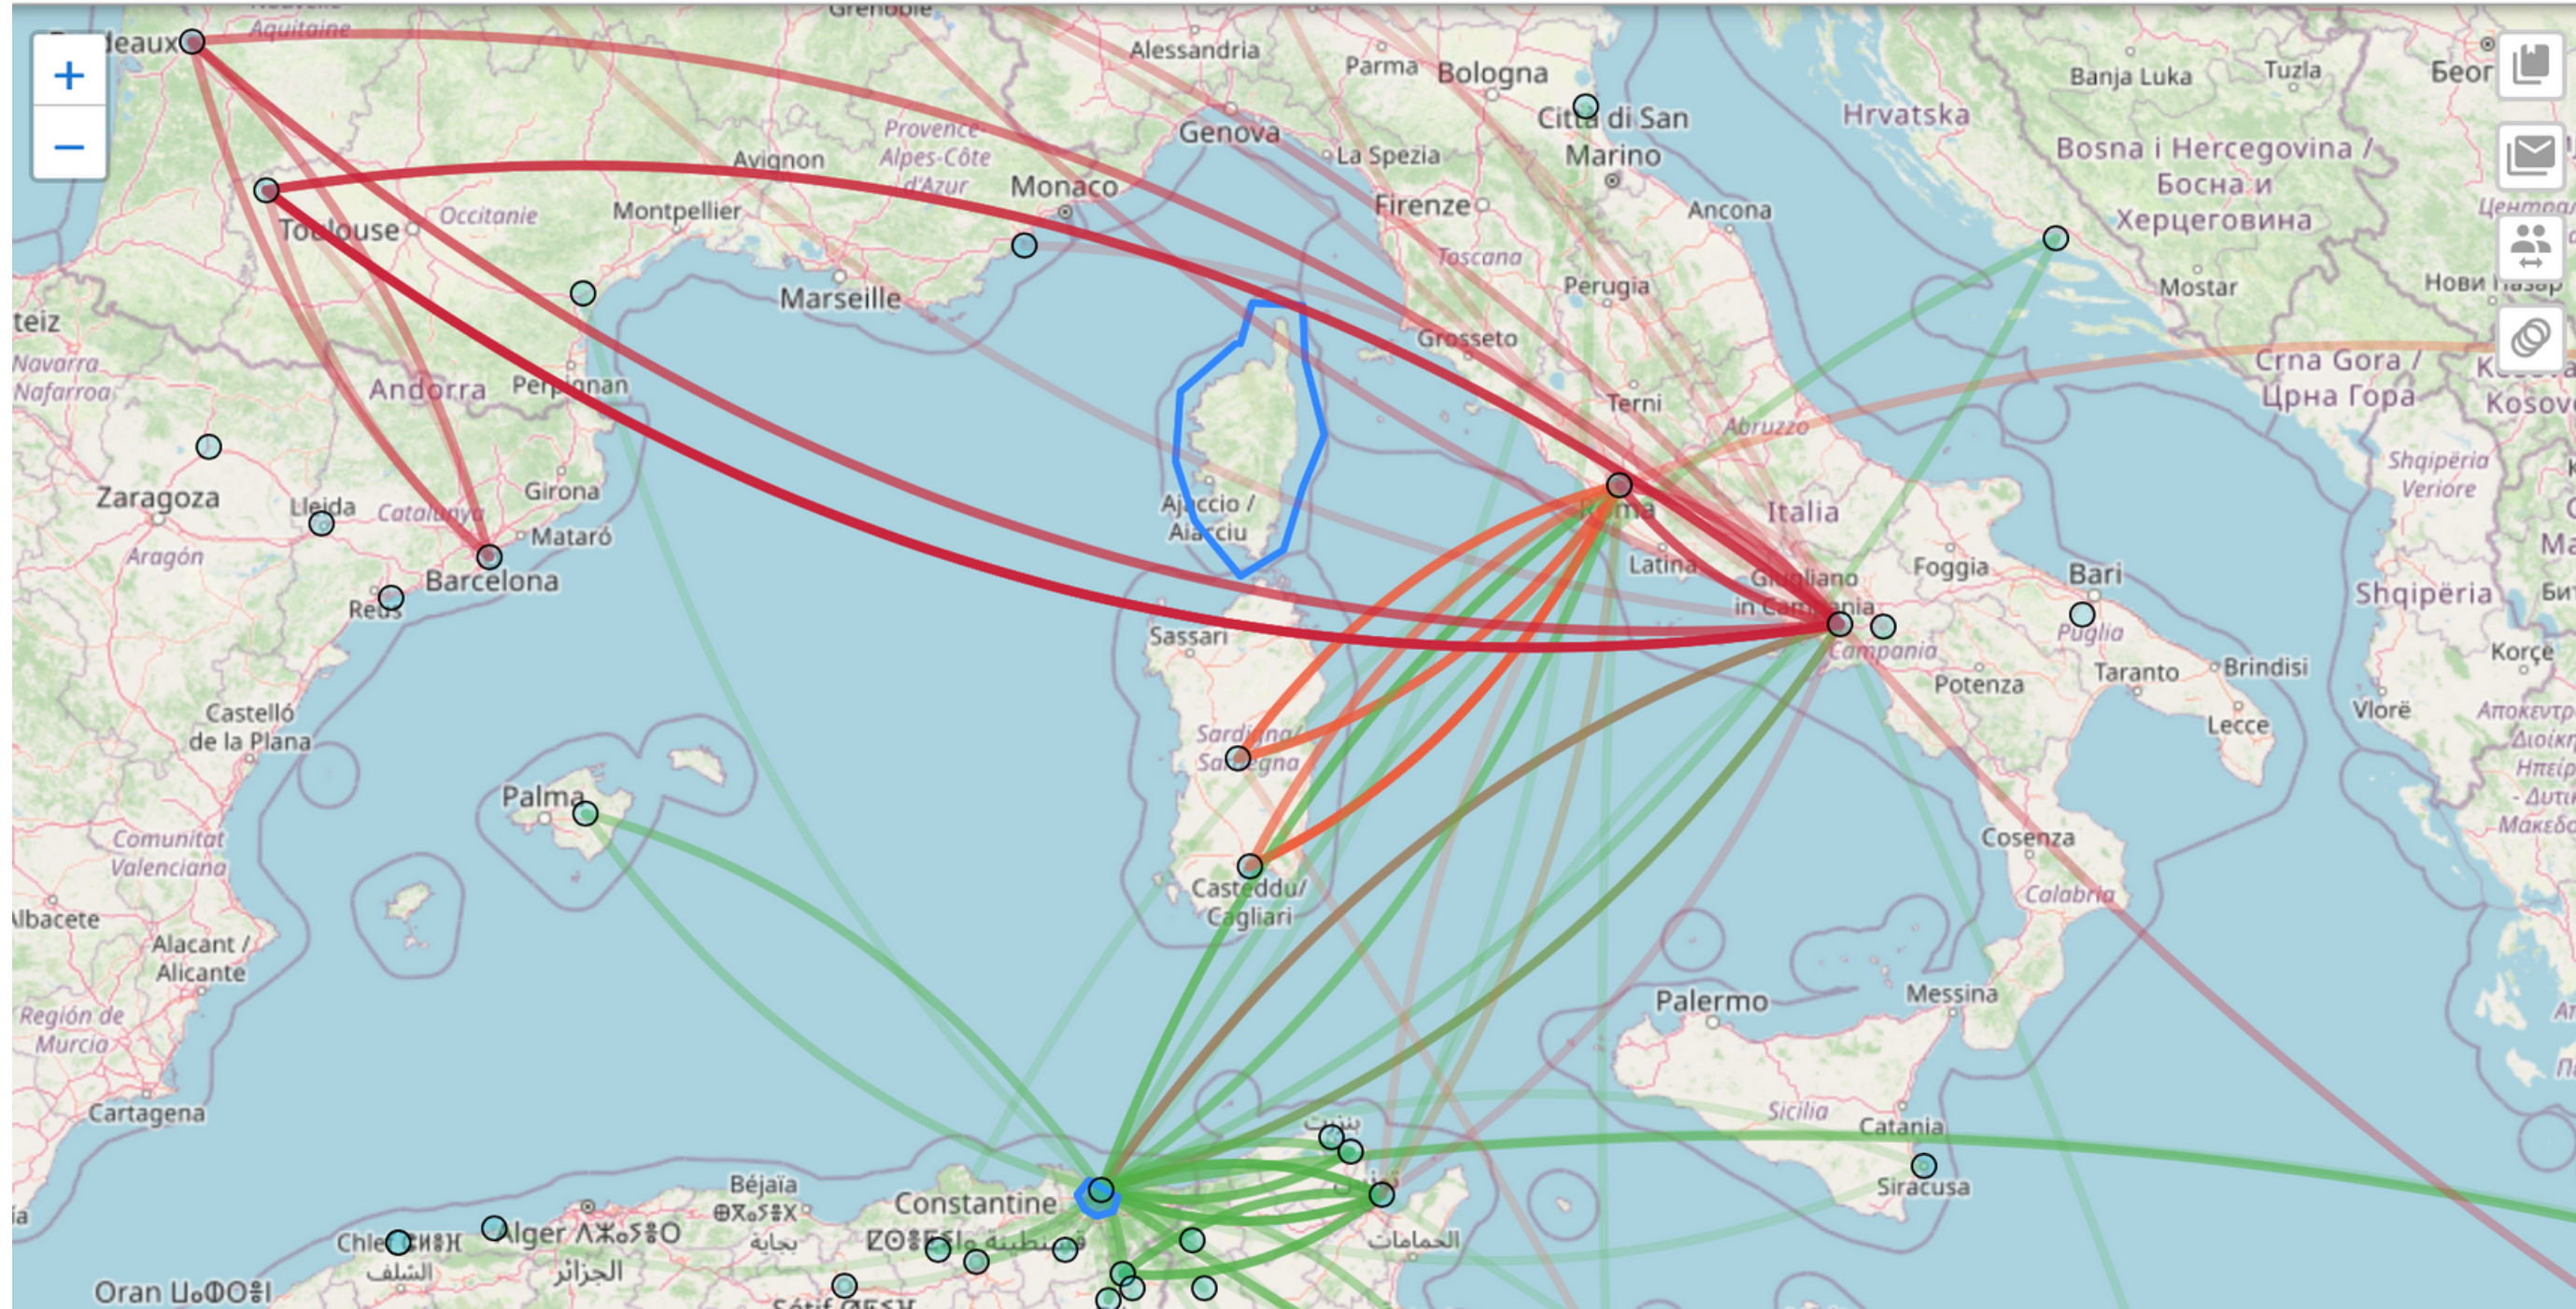

Important Places **Relations**

Location Icon	Title	Residency	From - Till	Person Icon	Title	Involvement	From - Till

Members

Person Icon	Title	Involvement	From - Till

OpenAtlas Discovery

Current Development

- CMS
- Detail views for different categories, e.g. Artifact, Places, Actors
- Map visualizations, e.g. movement, uncertainty
- Network visualization for linked data

<https://discover-connek.openatlas.eu/map>

OpenAtlas Discovery

Current Development

- CMS
- Detail views for different categories, e.g. Artifact, Places, Actors
- Map visualizations, e.g. movement, uncertainty
- Network visualization for linked data